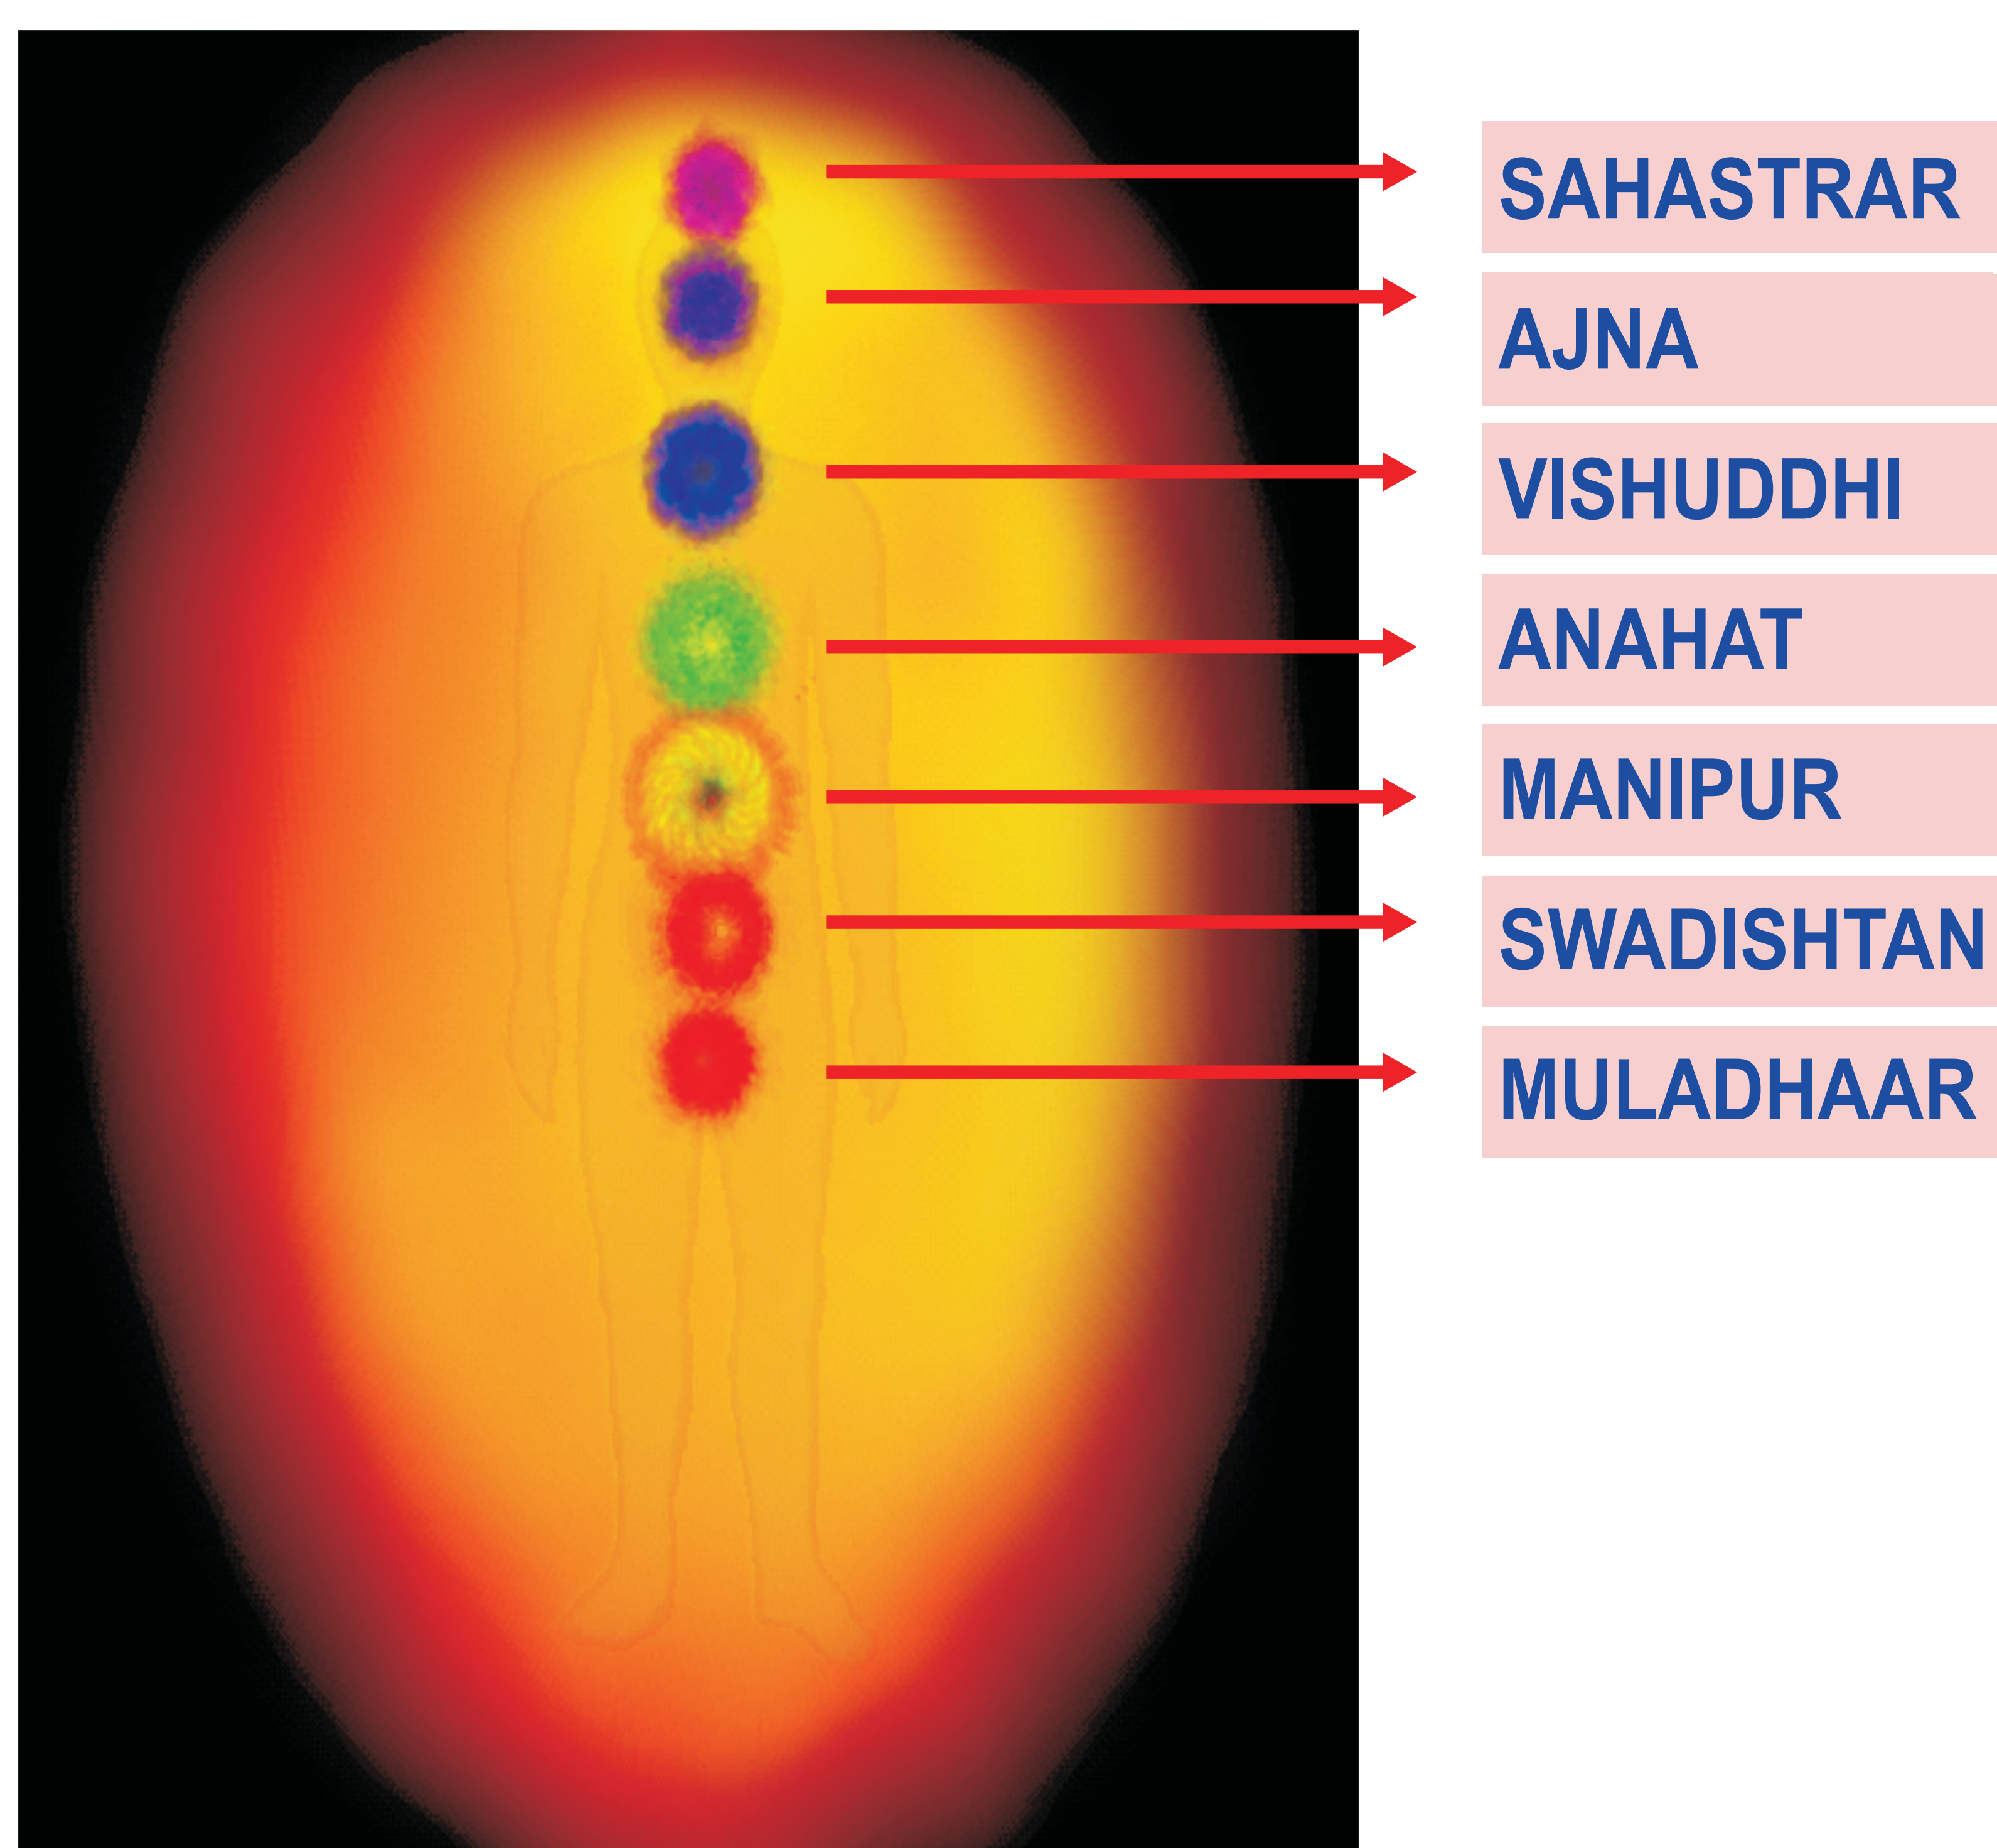

## MEANING OF DIFFERENT COLOURS OF YOUR "AURA" – HUMAN ENERGY FIELD

Colour - Wavelength - Polarity - Speed				
COLOUR	IN ANGSTROMS	SPEEDS (OSCILLATIONS PER SECOND)	RELATED CHAKRA	MEANING
RED	6,800	437 Trillion	Muladhaar	Energetic, vital, winner, force of will, passion
ORANGE	6,200	474 Trillion	Swadishthan	Artistic, Creative, Expressive, successful
YELLOW	5,800	510 Trillion	Manipur	Sunny, intelligent, playful, center of attention
GREEN	5,400	584 Trillion	Anahat	Teaching, endurance, tenacity and high esteem
BLUE	4,600	658 Trillion	Vishuddhi	Deep feeling, communication, peace, love
INDIGO	4,200	695 Trillion	Aagya	Intuitive, unifying, deep spiritual understanding
VIOLET / WHITE	4,000	732 Trillion	Sahastrar	Spiritually motivated, transcendent

### HOW IT WORKS

Human aura is invisible to the naked eye. Now, with aura imaging systems, it is possible to see your personal AURA

AURA SCANNING based on Bio-feedback technology captures the Human Energy Field (HEF) of an individual. It measures the energy by mapping the five meridian points located on your hand and translating these measured frequencies in the form of a color spectrum.

### 7 CHAKRA REPORT

The AURA Color, Resonance & Size of each Chakra can be seen in the AURA REPORT

Red Orange Yellow Green Blue Indigo Violet

Before Healing & Meditation

After Healing & Meditation

**Get your AURA SCANNING done to know where you stand today and what lies ahead...**