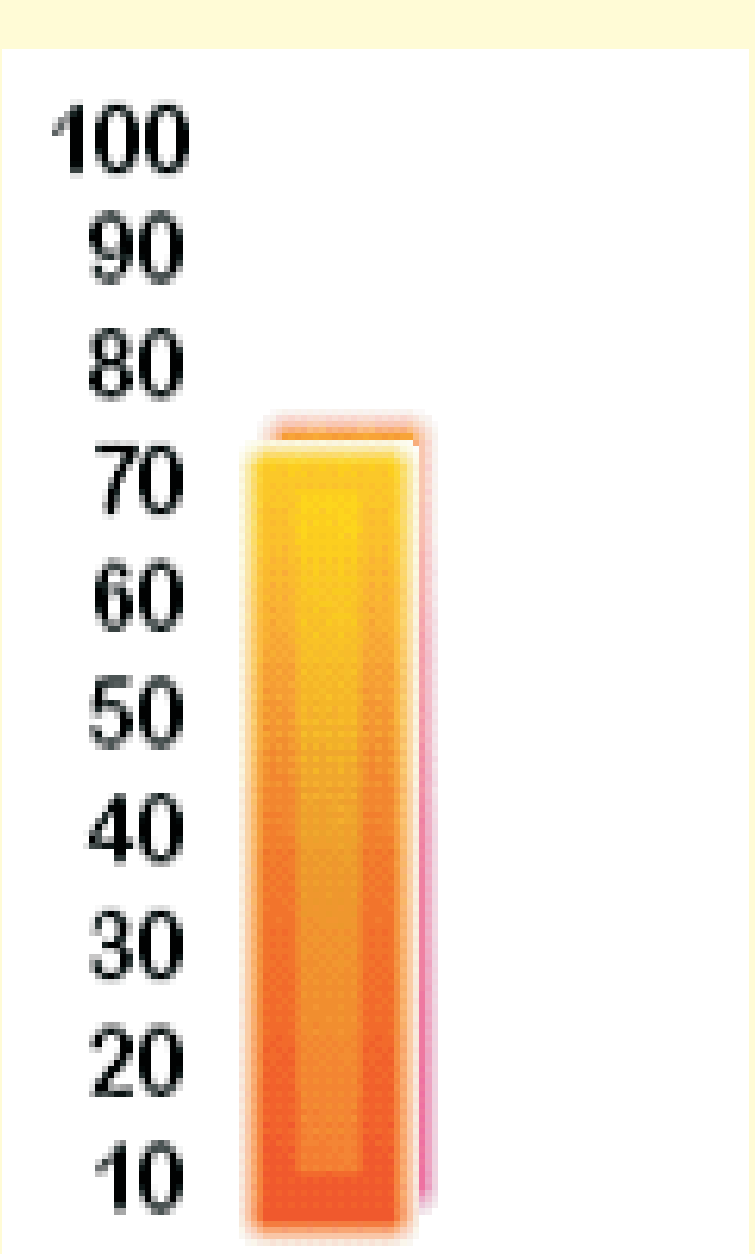

AURA REPORT

Manipur Chakra