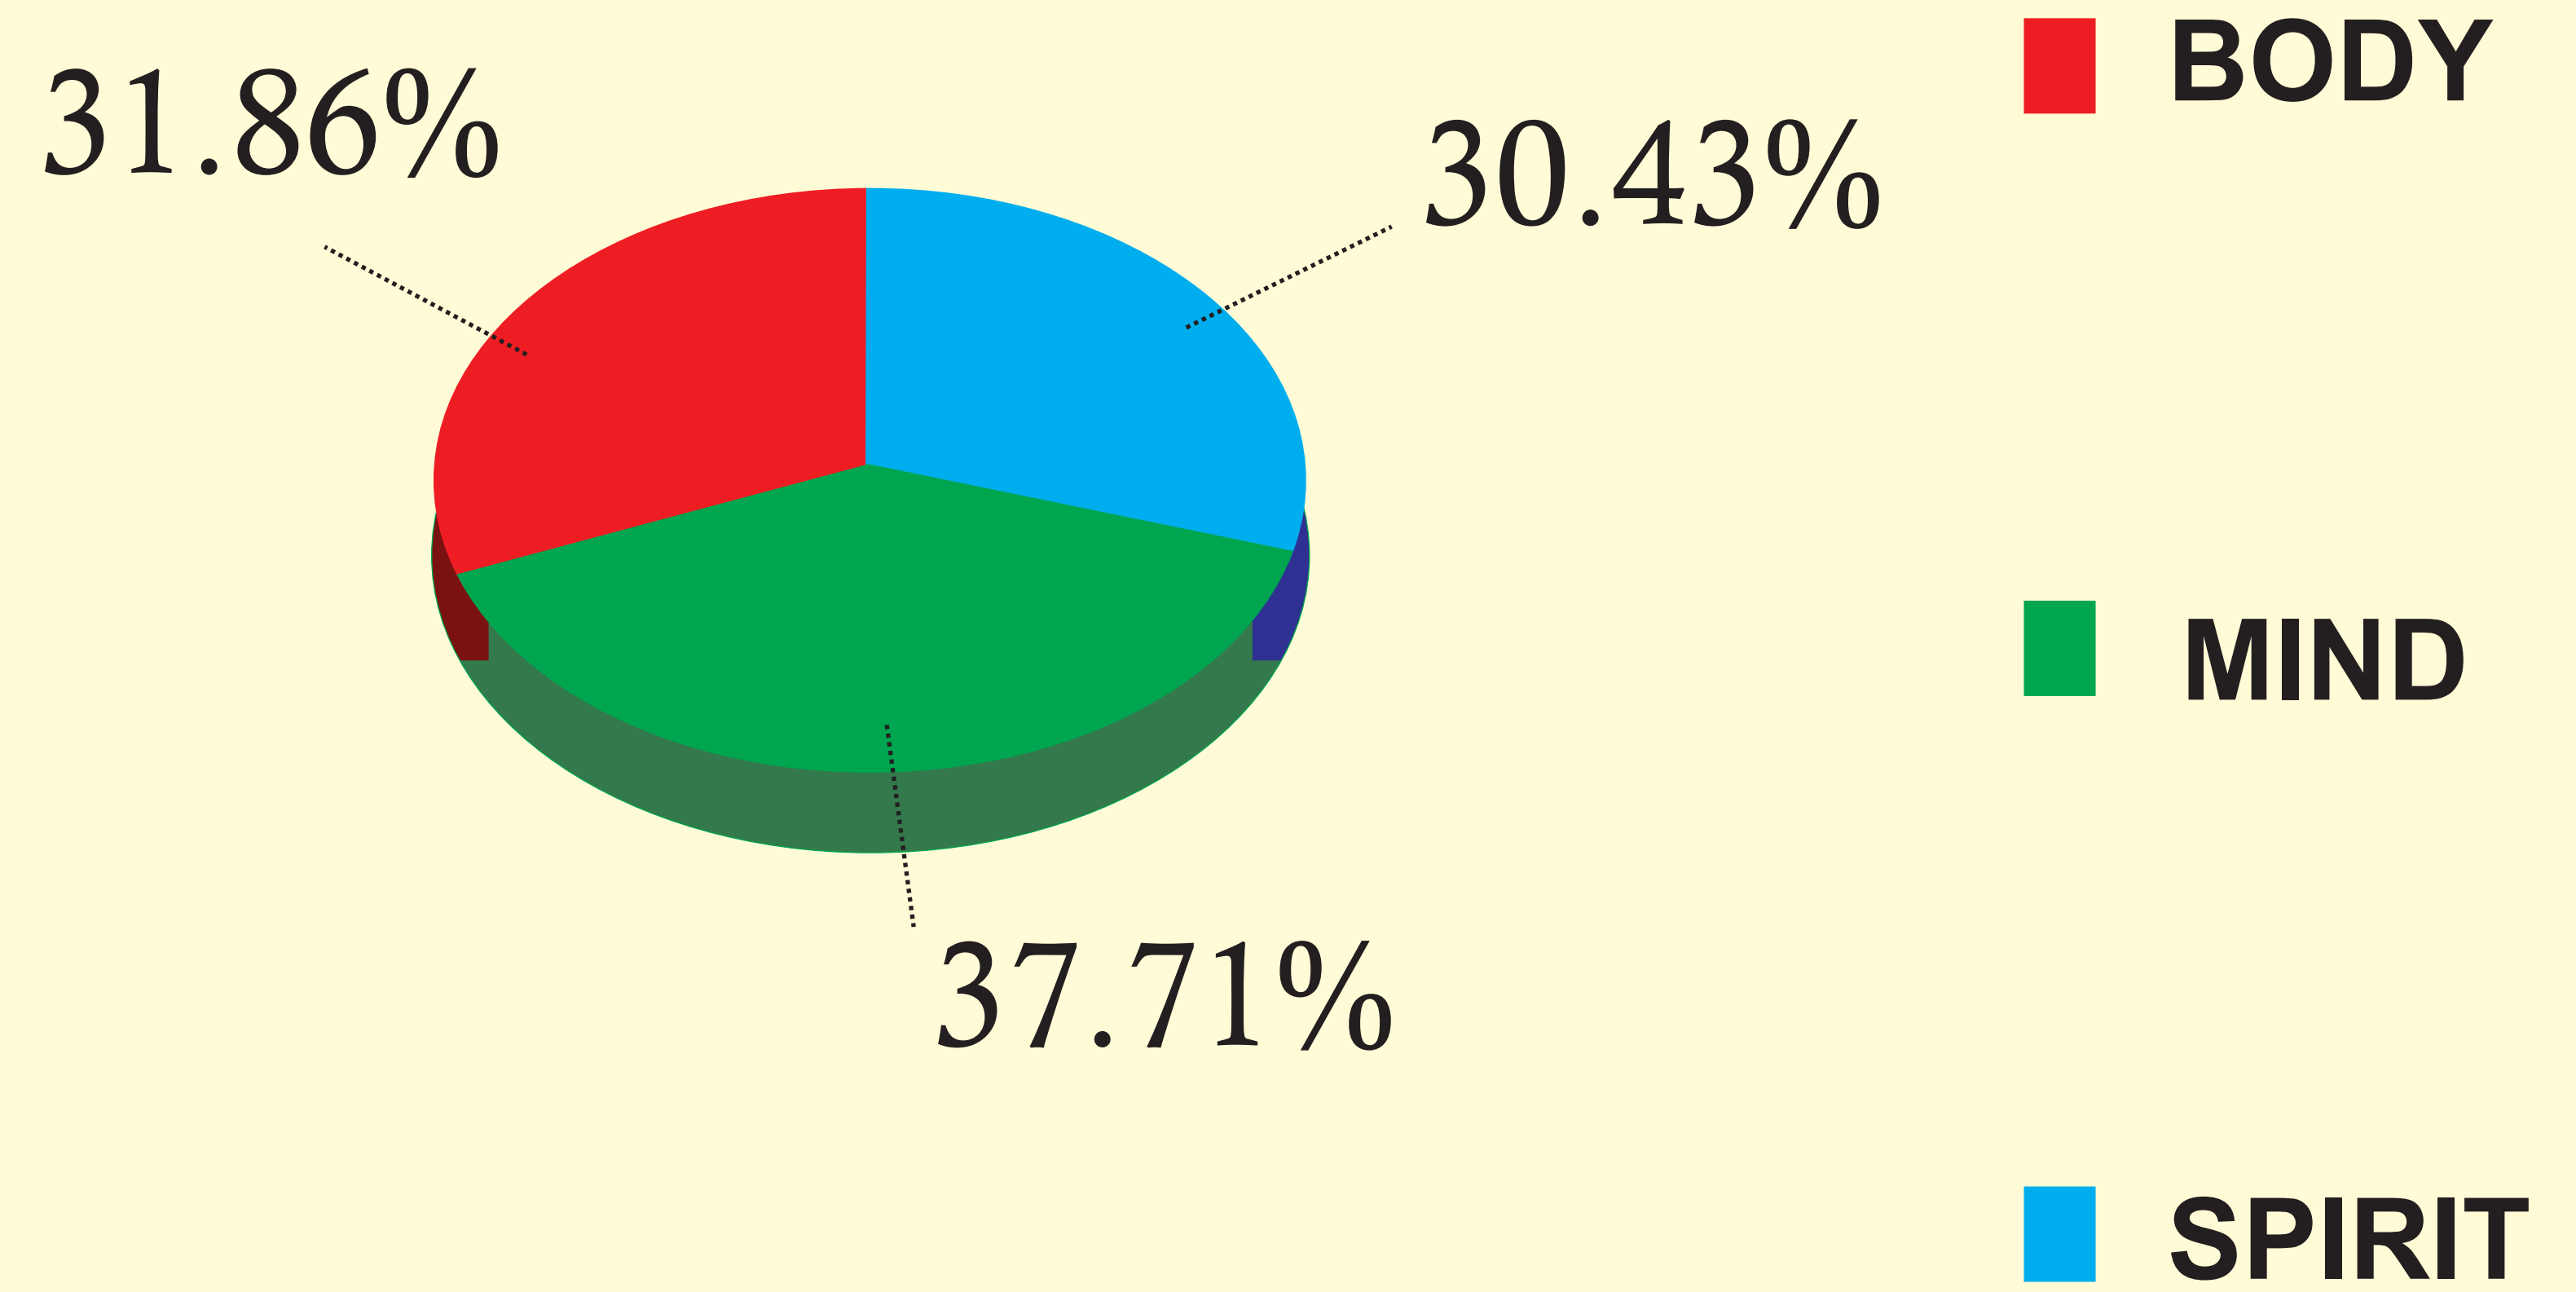

AURA REPORT

Manipur Chakra

Sahastrar Chakra

VIDEO RECORD HEALING SESSIONS