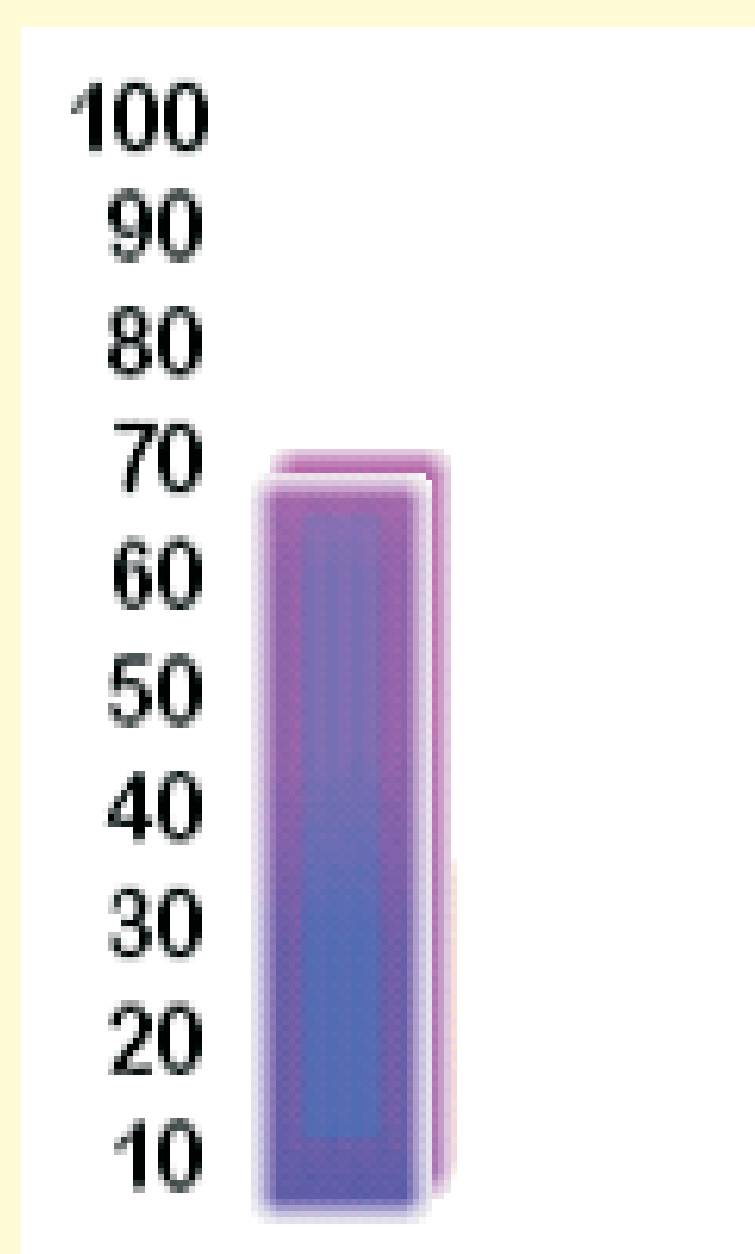

Sahastrar Chakra