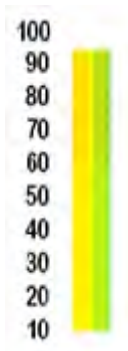

Low frequency shows limited distance of influence.

VOLUME:

Volume shows the amount of energy you project, the intensity of your auric influence on physical things close to you, the strength of your aura, and the level of protection your energy provides.

Powerful heart chakra energy.

Normal heart chakra energy.

Your heart chakra is at a lower energy level.

THROAT CHAKRA:

The chakra surrounds the throat and vocal organs. The energy here manifests in our vocal, communicative, and social qualities. Colors seen here sometimes relate to feelings we wish to express, but are not yet able to. Or they can relate to our level of need to communicate.

THIRD EYE CHAKRA:

The chakra is located between our eyes. Running through this chakra are the energies governing intuition, psychic abilities, and vision into the non-physical realms.

CROWN CHAKRA:

The light here is the energy bonding us with the Divine. Our enlightening and spiritual energy develops here.

Enhanced energy in the crown chakra.

Energy in the crown chakra is balanced.

Crown chakra energy is reduced.

BALANCE:

Graph shows Resonant balance.

Very balanced very harmonious aura.

Balanced chakra shows harmonious energy.