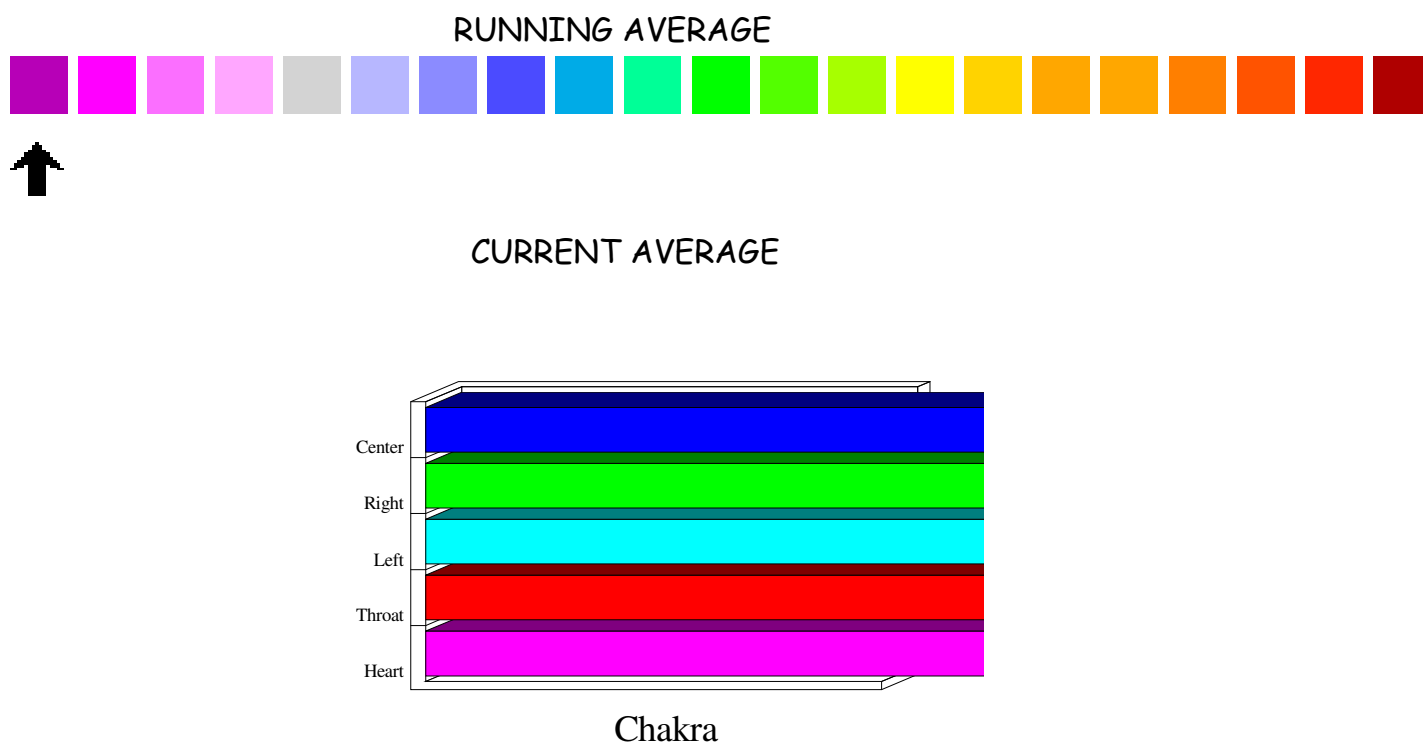

ROOT (GROUNDING):

The color in the area of the root chakra is traditionally the energy of the physical plane and material reality. People with strong energy in this center usually have a red color and possess good survival skills. This is also the center of manifestation. If you are trying to succeed in the world either by making more money, establishing a business, or accumulating possessions, you will be focusing your energy here. This is also the place from which passion flows. It is the source of power and ego development.

GOLD ROOT:

You glow with a radiance that lights up any environment that you enter. You feel and know that you are a shining star, and people recognize you as someone special. The gold color of your root chakra symbolizes the warmth, optimism, humor, and natural joy that inspire all those who encounter you. The personality you show the world is hopeful and confident. This golden energy enables you to be a great comfort and inspiration to others. Your presence uplifts the spirits of those around you. You are a natural entertainer or spiritual leader. Worldly success is inevitable.

AVERAGE (OVERALL):

The following bar graphs summarize the color intensities of various elements of your Aura. Your average aura color is a balancing point. For example if your aura is vibrating between red and purple or white at the other end of the color spectrum, your balancing point would be right in the middle at green. Changes in our life will fluctuate colors wildly between opposite ends of the color spectrum. When we settle ourselves the aura color may begin to resonate at the balancing point or average color, and the aura may show more consistent, resonant single colors.