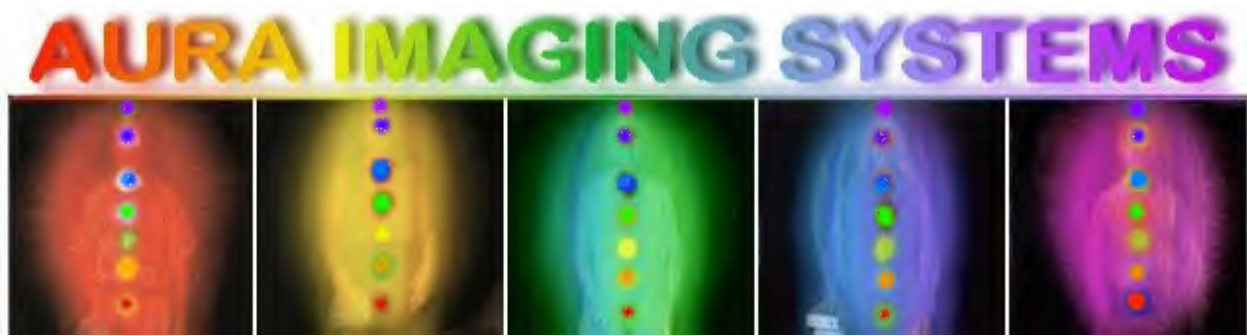

SEVEN ENERGY CENTER RESONANT VIEW: Shows the resonant colors of each individual chakra. Report shows size, frequency and volume.