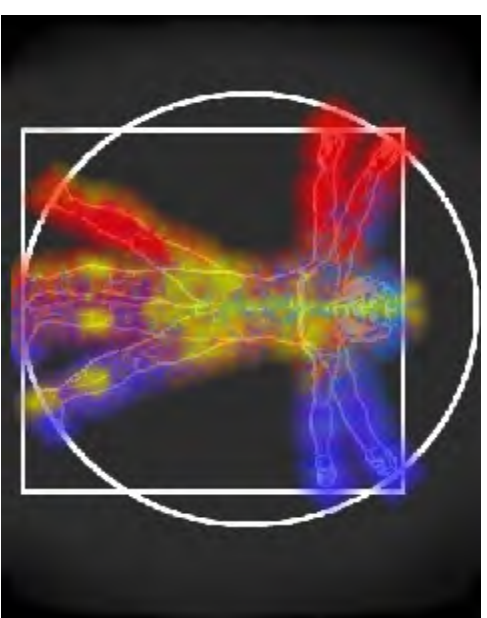

EXPERIMENTAL

DISCLAIMER: This device measures biological changes and depicts these values as an AURA. This device is not approved or recommended for medical diagnostic or therapeutic purposes. The intended application is for the study of human energy , relaxation and spiritual development. Organs show the locations of surface area only.