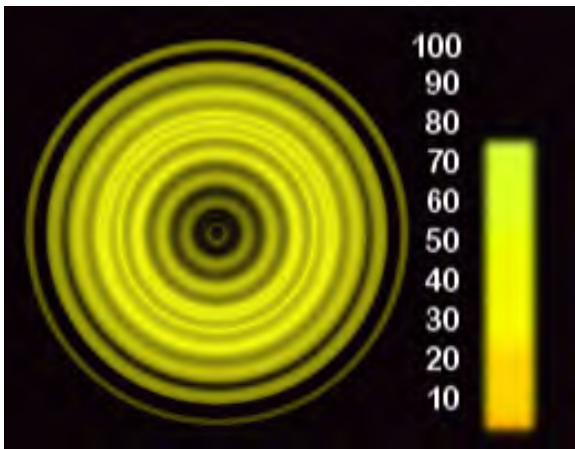

AURA SIZE: Your Aura size is made up of frequency and volume. These qualities can show how far your influence and energy can extend, the strength of your energy, and the quality of your vibrations.

FREQUENCY:

The higher your frequency the more distance your aura can travel.

Very high frequency, far reaching influence. Comfortable in organizational or political settings.

High frequency shows a strong presence. You have a powerful influence that may extend a moderate distance.

Low frequency shows limited distance of influence.

VOLUME:

Volume shows the amount of energy you project, the intensity of your auric influence on physical things close to you, the strength of your aura, and the level of protection your energy provides.