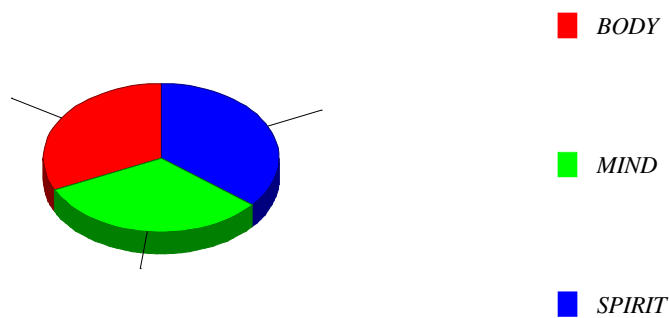

This mind, body, and spirit graph shows in what proportions you are focusing the predominance of your energy. If the circle or pie is cut into equal sections you are a multifaceted, adaptable person, able to enjoy many various and divergent activities. You have an open mind, and are not attached to a single way of thinking or being. You are easily able to shift your awareness from one state to another without resistance. A predominance of Mind indicates that at this point in time your focus is cerebral, and you are probably mainly concerned with knowledge, new ideas, problem solving, intellectual communication and creativity. You may enjoy working with computers and organizing data. You feel most comfortable when you can use logic, systems and statistics to substantiate your ideas and theories. You may see green or yellow in your aura. A predominance of Body indicates that at this time you are primarily relating to the world through your five physical senses and body sensations. You feel your emotions through your body, especially the solar plexus center, or third chakra. You may see more of the warmer colors in your aura such as red, yellow and orange. This may also be a time when you are feeling full of energy and able to enjoy and appreciate the natural world more. You may like to exercise outdoors or go camping, fishing, hiking, etc. Your physical well-being and natural environment are very important to you now. A predominance of Spirit indicates that your dreams, imagination, wishes, fantasies, artistic projects, self expression, and spiritual life are most important to you at this point in time. The practical realities of life probably hold little interest to you now. You march to the beat of your own inner drummer. You may enjoy deep meditation, prayer, or artistic pursuits. Your psychic and clairvoyant abilities may be awakening, and your synchronistic experiences may be truly miraculous. You may see more of the cooler colors in your aura such as blue, purple or white.