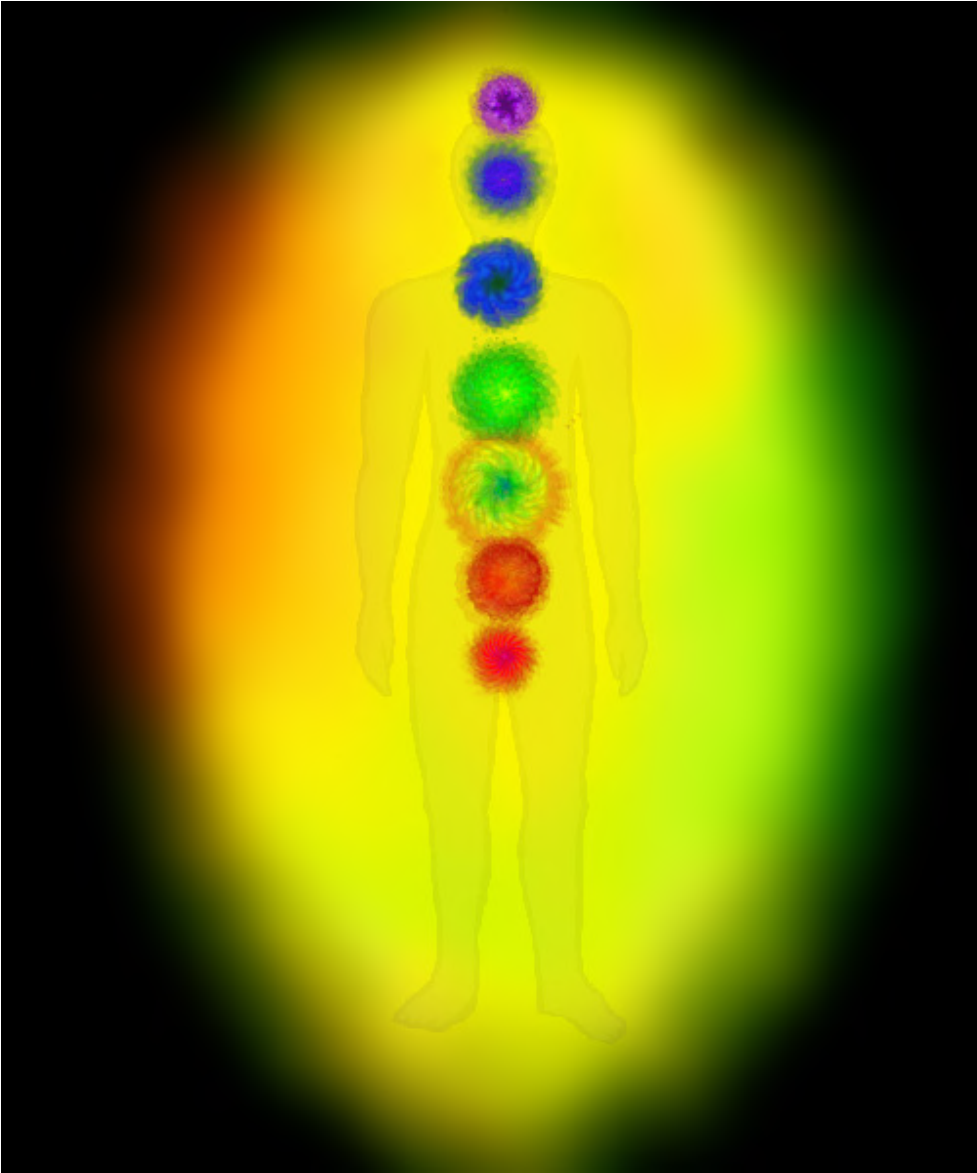

SEVEN ENERGY CENTER RESONANT VIEW: Shows the resonant colors of each individual chakra. Report shows size, frequency and volume.